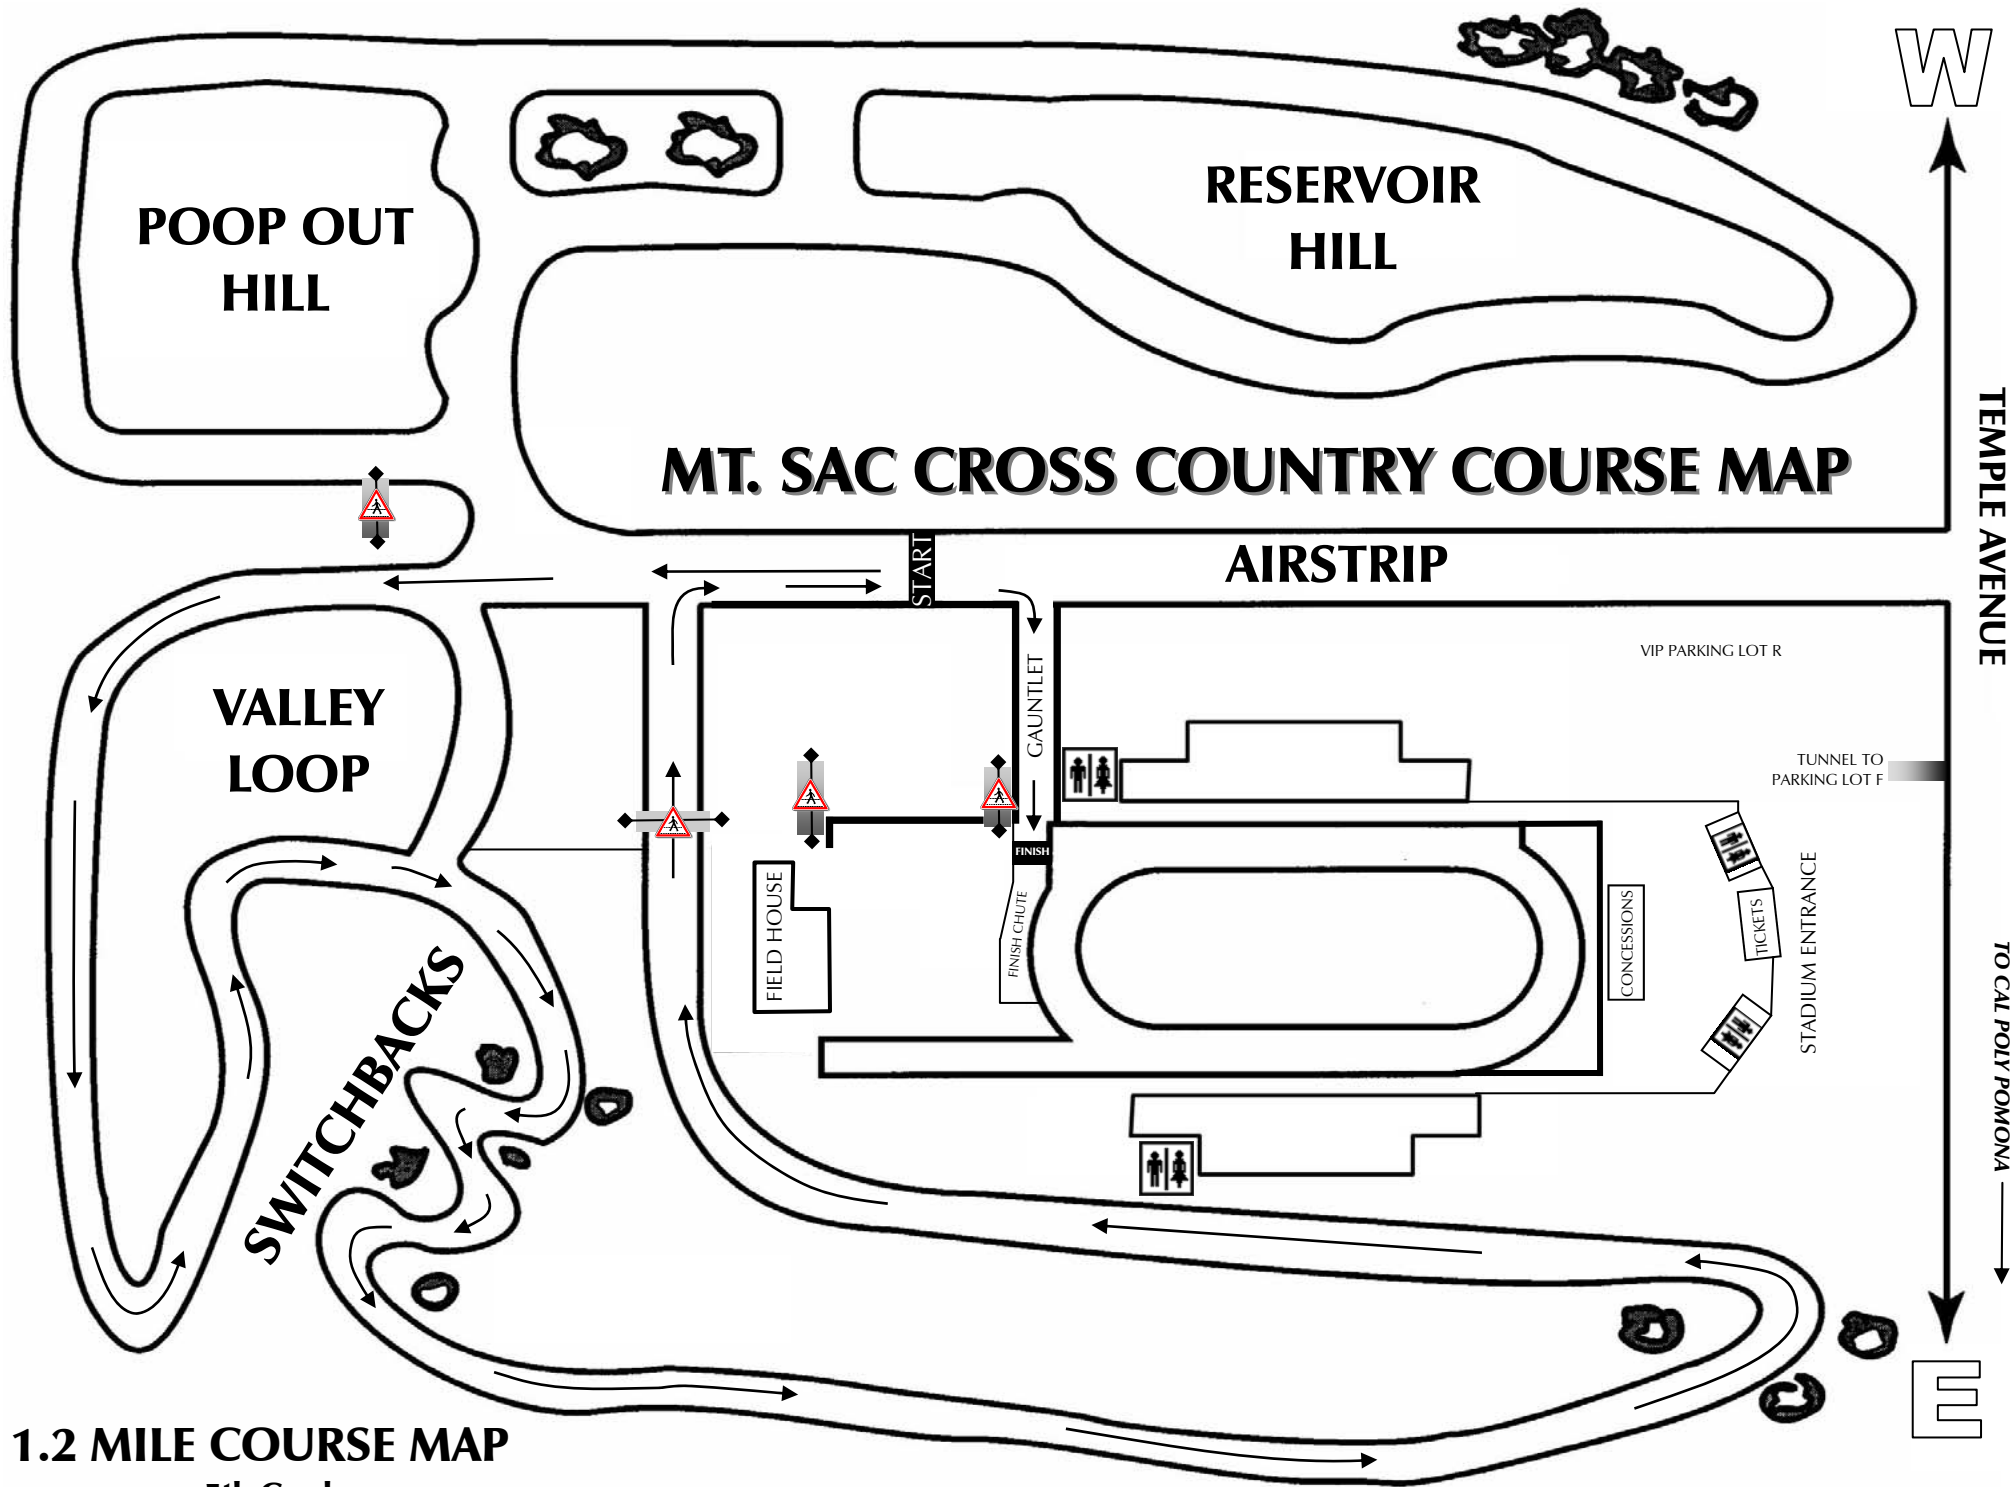

- 1 MILE →
- 2 MILE →
- 3 MILE →

3 MILE COURSE MAP
Airstrip Start

W

TEMPLE AVENUE

TO CAL POLY POMONA

E

- 1 MILE →
- 2 MILE →
- 3 MILE →

2.25 MILE COURSE MAP
Airstrip Start - High School Heat Course

TEMPLE AVENUE

TO CAL POLY POMONA

W

E

MT. SAC CROSS COUNTRY COURSE MAP

- 1 MILE →
- 2 MILE →
- 3 MILE →

3 MILE COURSE MAP
Grass Start

- 1 MILE →
- 2 MILE →
- 3 MILE →
- 4 MILE →

4 MILE COURSE MAP
Airstrip Start

4 MILE COURSE MAP
Grass Start

MT. SAC CROSS COUNTRY COURSE MAP

2 MILE COURSE MAP
6th, 7th and 8th Grade

1 MILE
2 MILE

W

TEMPLE AVENUE

TO CAL POLY POMONA

E

1.2 MILE COURSE MAP
5th Grade

.8 MILE COURSE MAP
3rd and 4th Grade