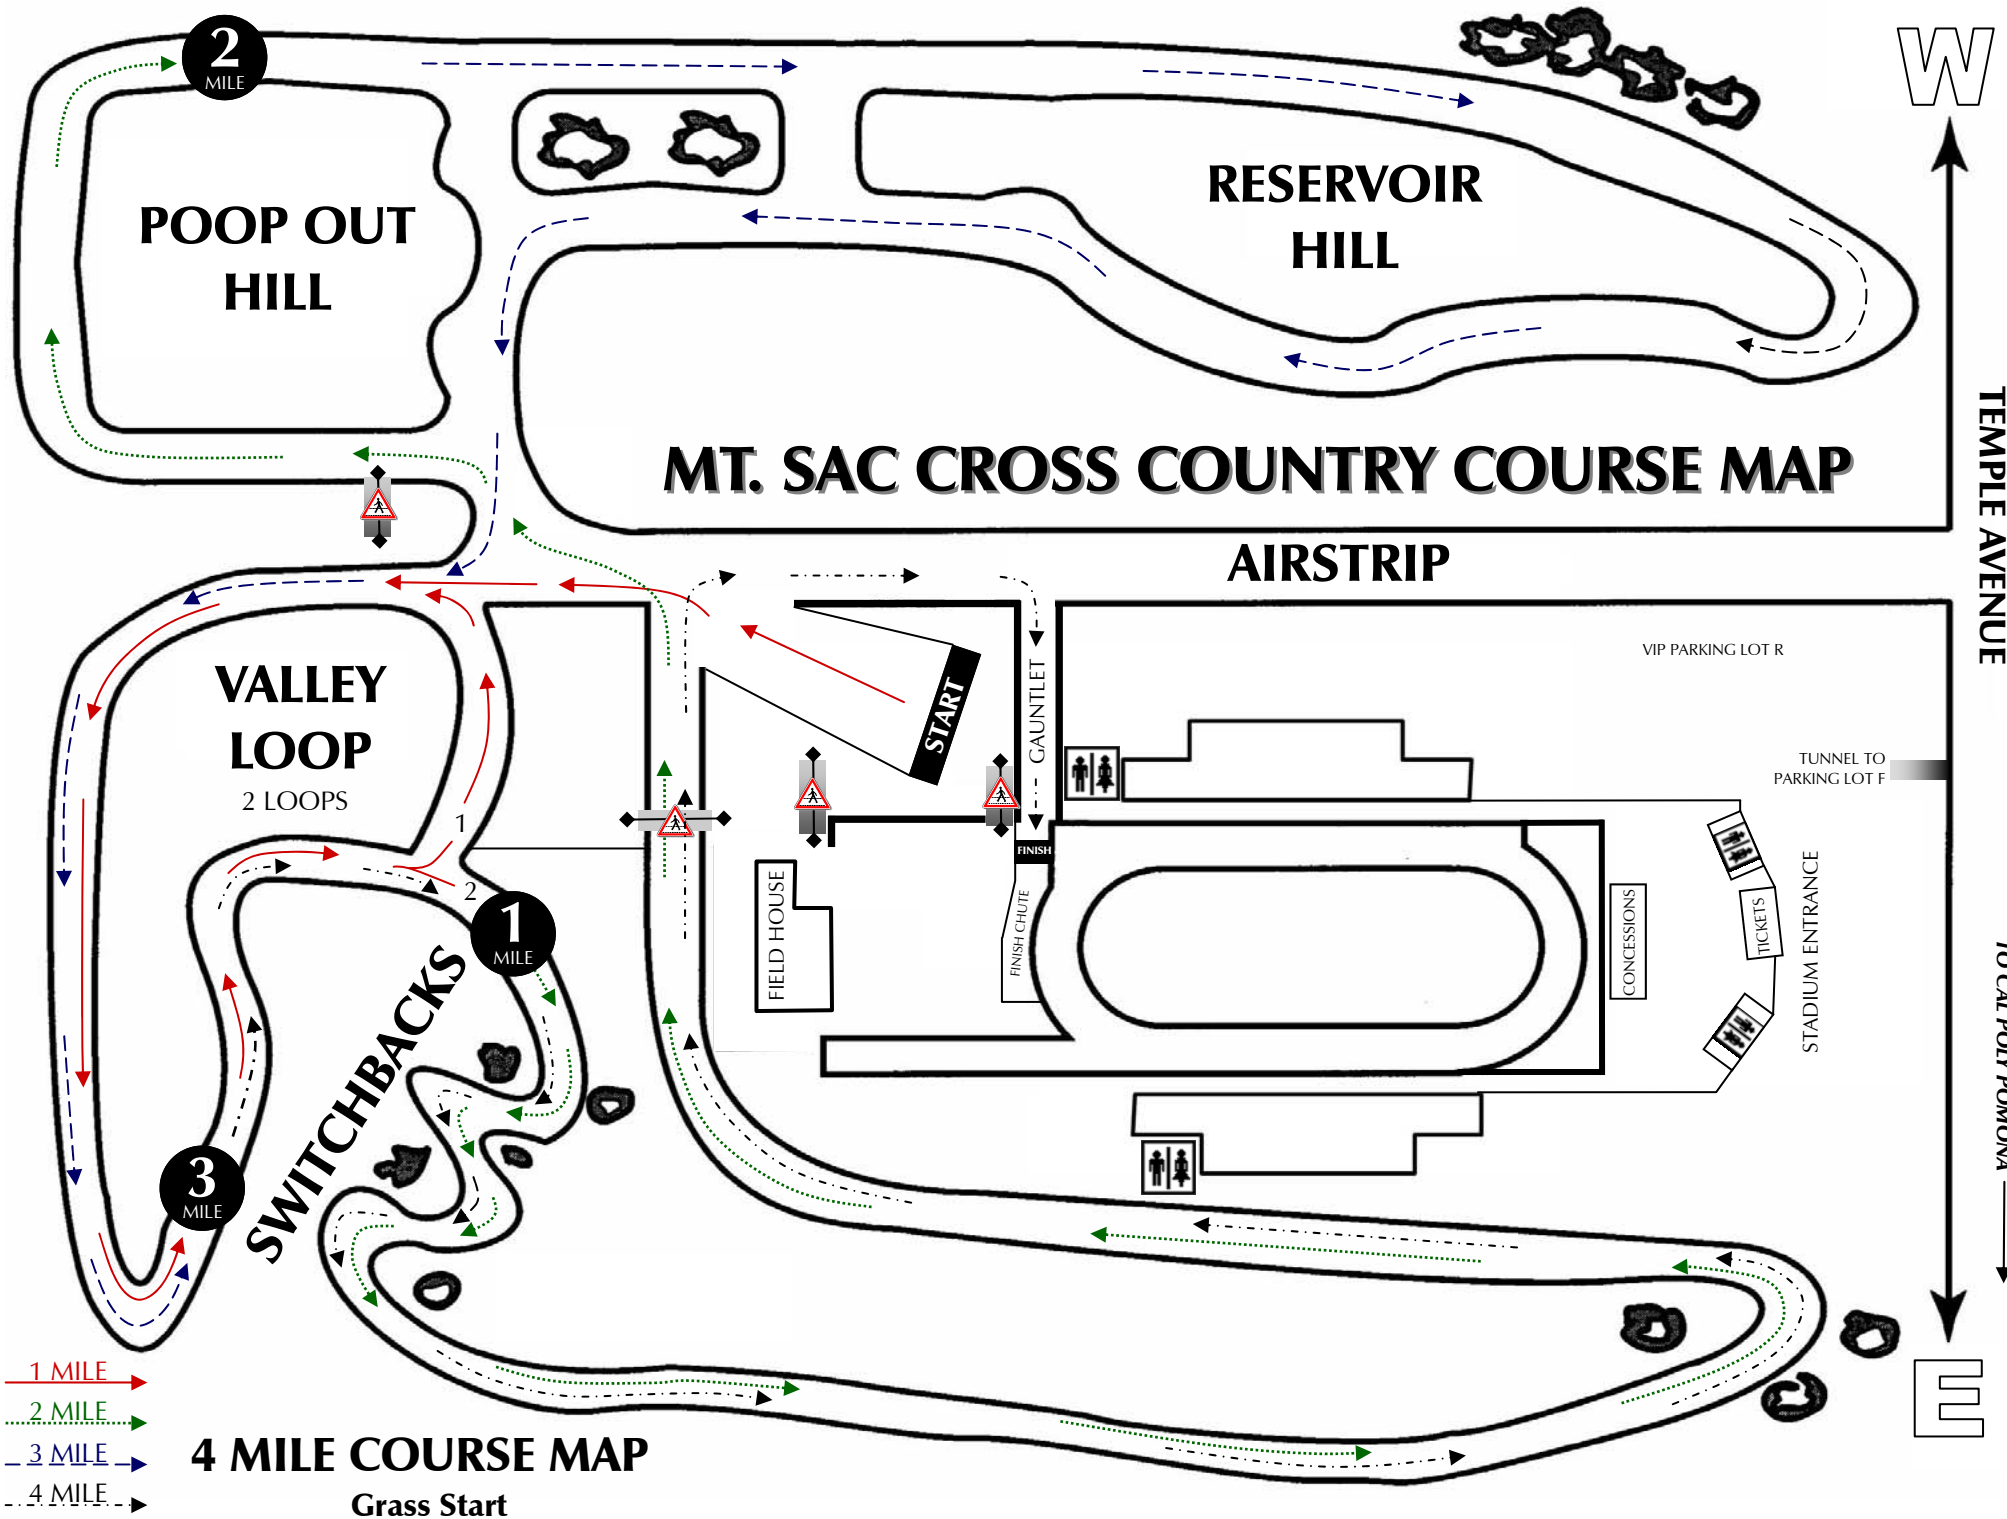

- 1 MILE →
- 2 MILE →
- 3 MILE →

3 MILE COURSE MAP
Airstrip Start

W

TEMPLE AVENUE

TO CAL POLY POMONA

E

- 1 MILE →
- 2 MILE →
- 3 MILE →

2.25 MILE COURSE MAP
Airstrip Start - High School Heat Course

TEMPLE AVENUE

TO CAL POLY POMONA

W

E

MT. SAC CROSS COUNTRY COURSE MAP

- 1 MILE →
- 2 MILE →
- 3 MILE →

3 MILE COURSE MAP
Grass Start

- 1 MILE →
- 2 MILE →
- 3 MILE →
- 4 MILE →

4 MILE COURSE MAP
Airstrip Start

4 MILE COURSE MAP
Grass Start

MT. SAC CROSS COUNTRY COURSE MAP

2 MILE COURSE MAP
6th, 7th and 8th Grade

1 MILE
2 MILE

W

TEMPLE AVENUE

TO CAL POLY POMONA

E

1.2 MILE COURSE MAP
5th Grade

.8 MILE COURSE MAP
3rd and 4th Grade