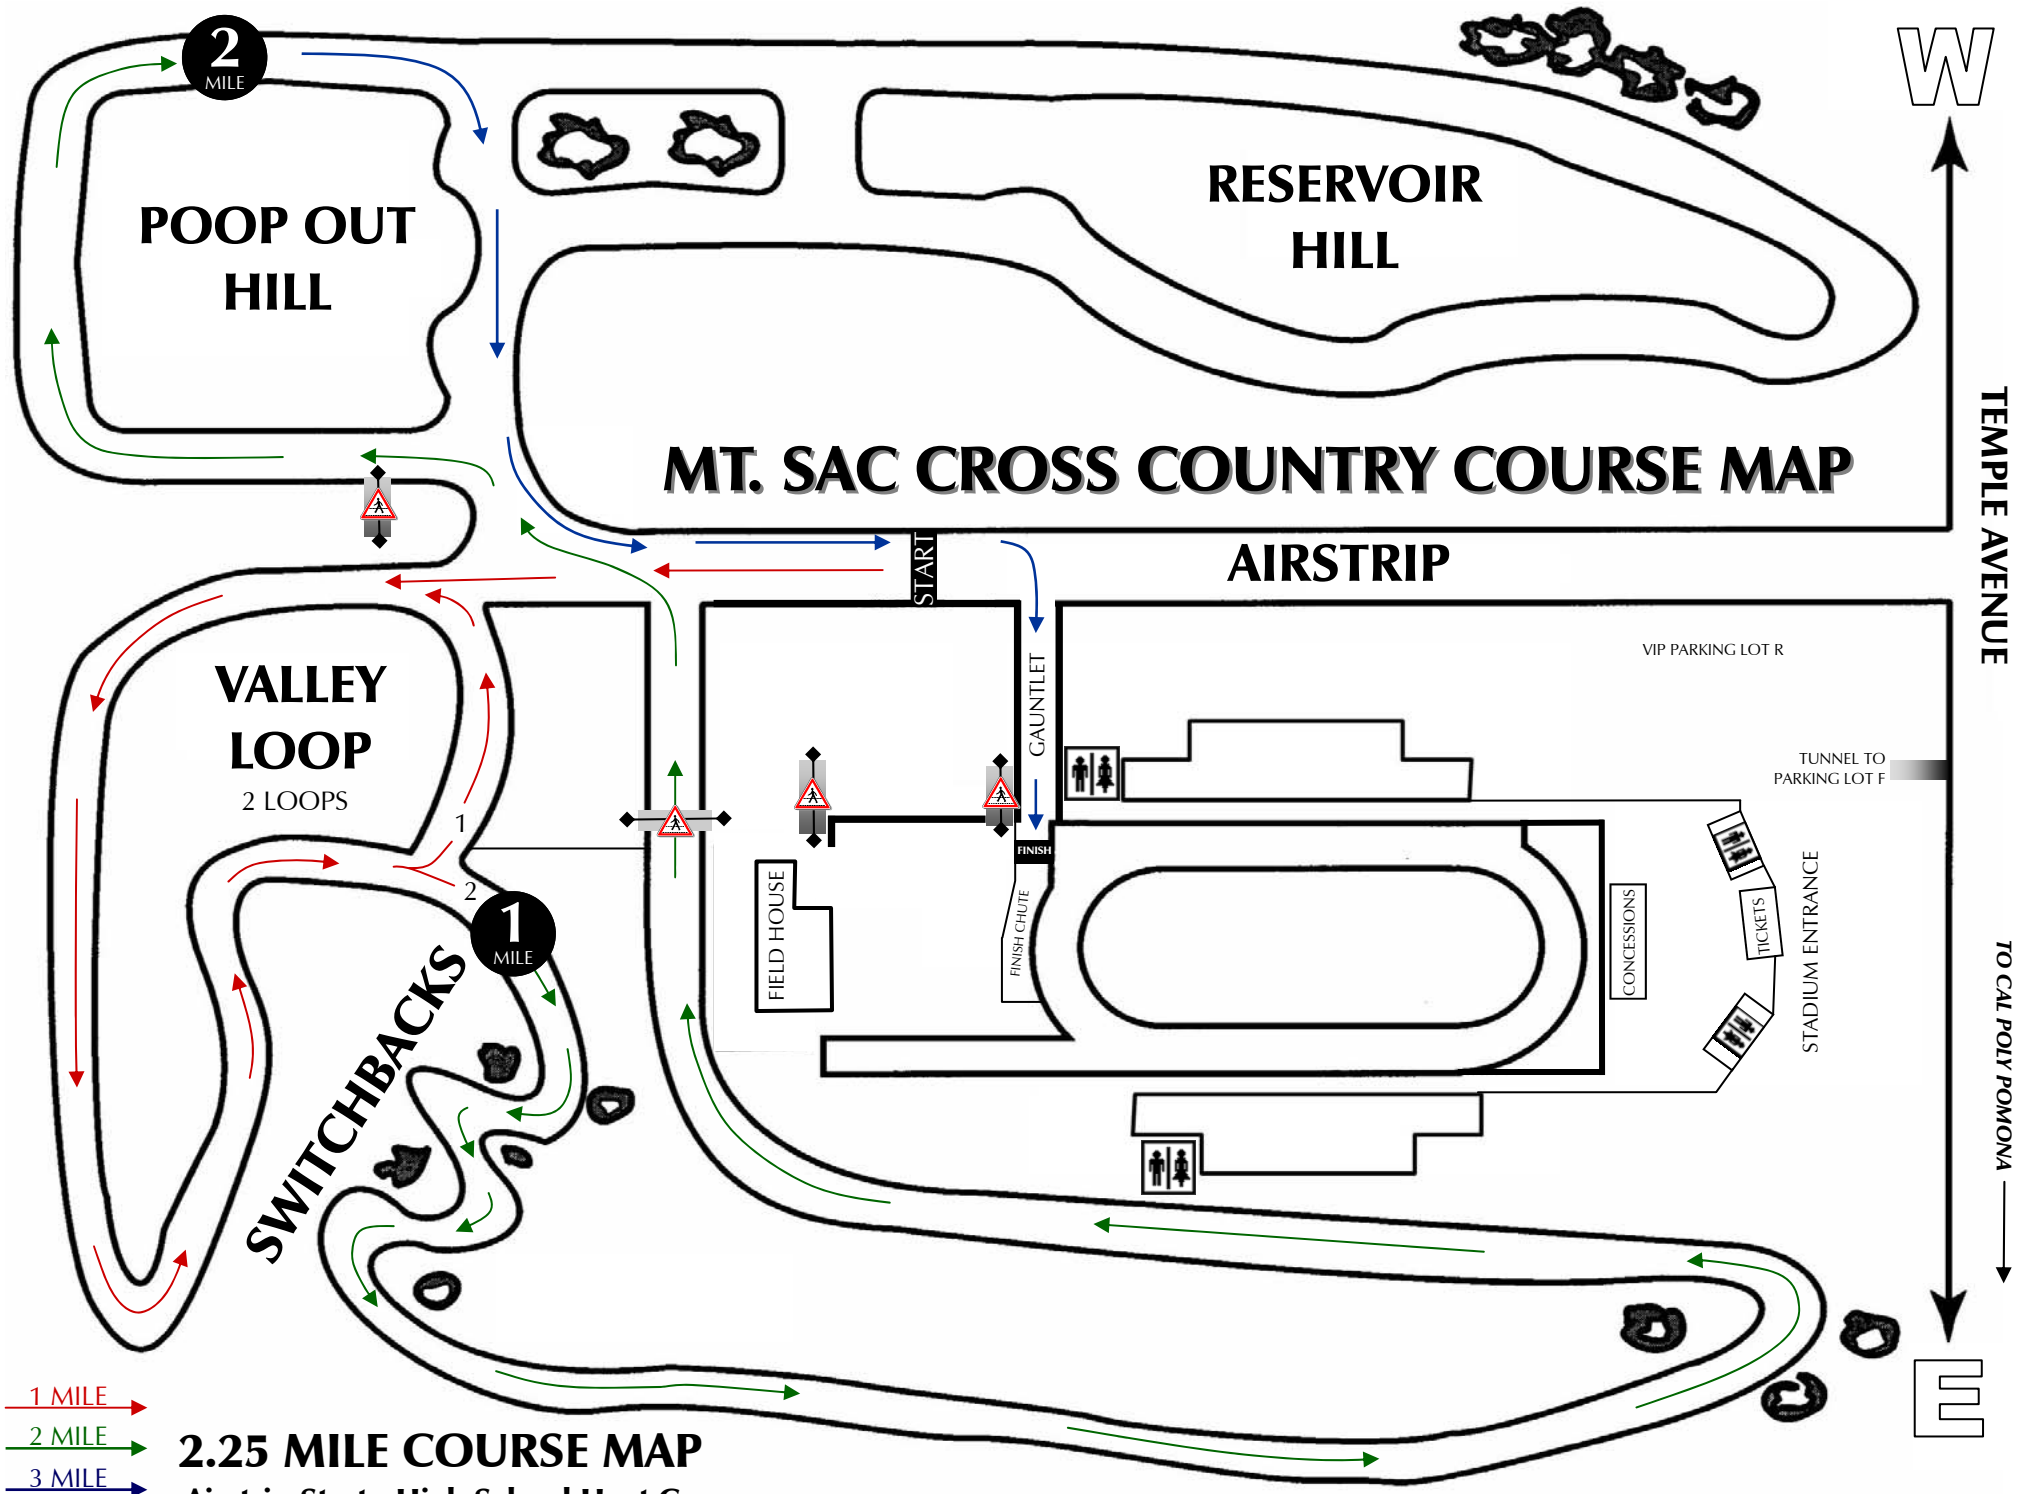

- 1 MILE →
- 2 MILE →
- 3 MILE →

3 MILE COURSE MAP
Airstrip Start

W

TEMPLE AVENUE

TO CAL POLY POMONA

E

- 1 MILE →
- 2 MILE →
- 3 MILE →

2.25 MILE COURSE MAP
Airstrip Start - High School Heat Course

TEMPLE AVENUE

TO CAL POLY POMONA

W

E

MT. SAC CROSS COUNTRY COURSE MAP

- 1 MILE →
- 2 MILE →
- 3 MILE →

3 MILE COURSE MAP
Grass Start

- 1 MILE →
- 2 MILE →
- 3 MILE →
- 4 MILE →

4 MILE COURSE MAP
Airstrip Start

4 MILE COURSE MAP
Grass Start

MT. SAC CROSS COUNTRY COURSE MAP

2 MILE COURSE MAP
6th, 7th and 8th Grade

1 MILE
2 MILE

W

TEMPLE AVENUE

TO CAL POLY POMONA

E

1.2 MILE COURSE MAP
5th Grade

.8 MILE COURSE MAP
3rd and 4th Grade