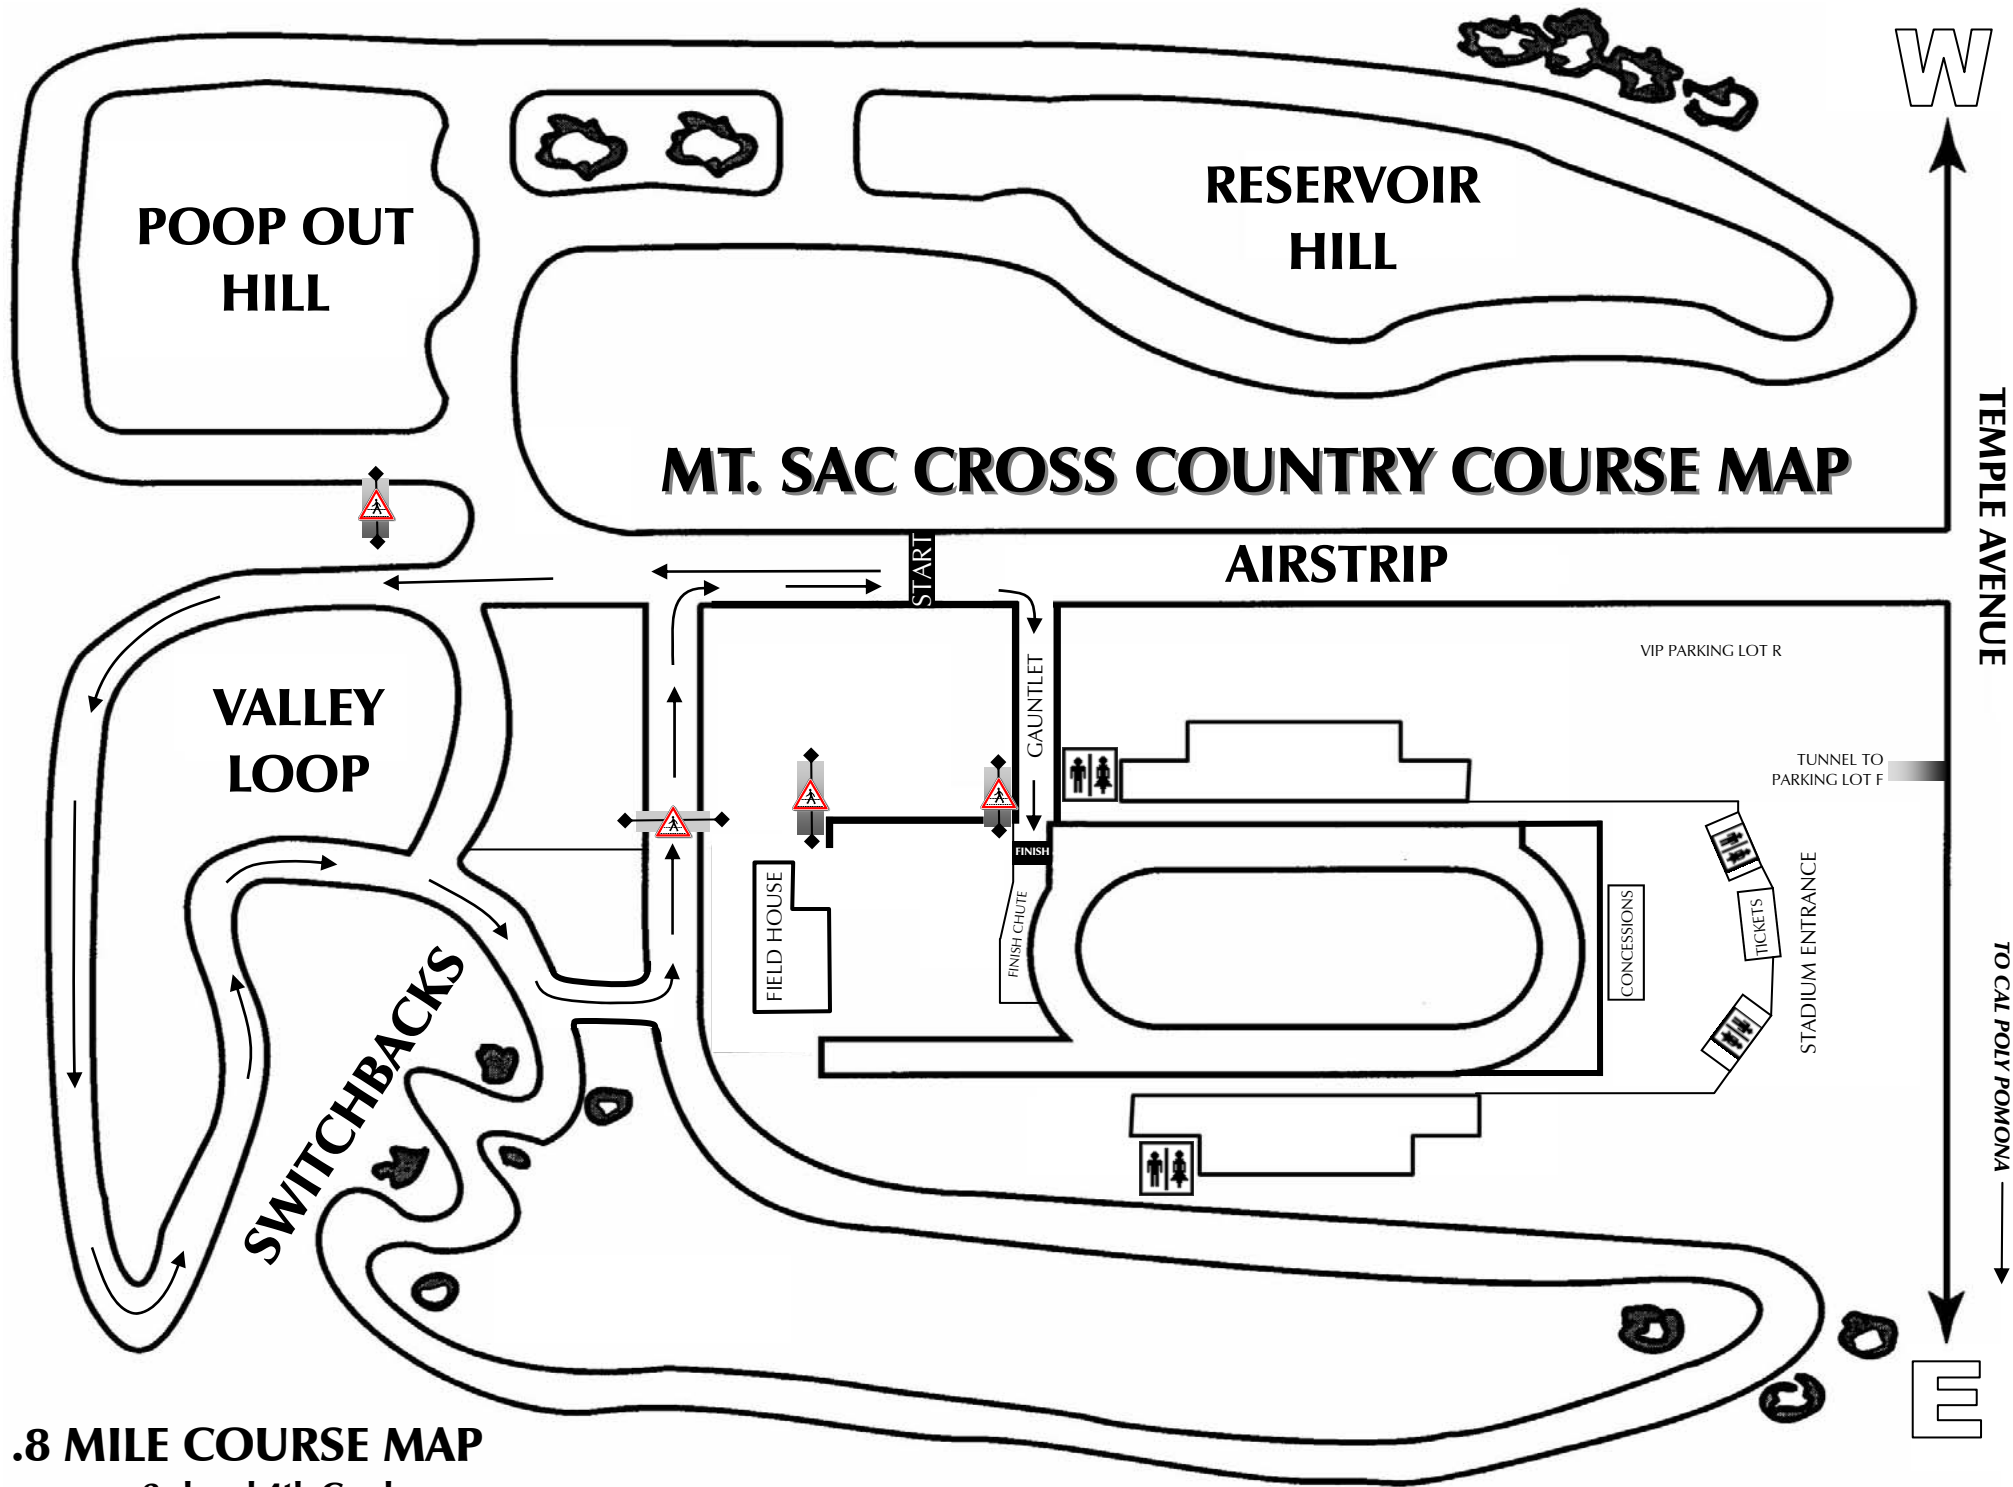

- 1 MILE →
- 2 MILE →
- 3 MILE →

3 MILE COURSE MAP
Airstrip Start

W

TEMPLE AVENUE

TO CAL POLY POMONA

E

- 1 MILE →
- 2 MILE →
- 3 MILE →

2.25 MILE COURSE MAP
Airstrip Start - High School Heat Course

TEMPLE AVENUE

TO CAL POLY POMONA

W

E

MT. SAC CROSS COUNTRY COURSE MAP

- 1 MILE →
- 2 MILE →
- 3 MILE →

3 MILE COURSE MAP
Grass Start

- 1 MILE →
- 2 MILE →
- 3 MILE →
- 4 MILE →

4 MILE COURSE MAP
Airstrip Start

4 MILE COURSE MAP
Grass Start

MT. SAC CROSS COUNTRY COURSE MAP

2 MILE COURSE MAP
6th, 7th and 8th Grade

1 MILE
2 MILE

W

TEMPLE AVENUE

TO CAL POLY POMONA

E

1.2 MILE COURSE MAP
5th Grade

.8 MILE COURSE MAP
3rd and 4th Grade