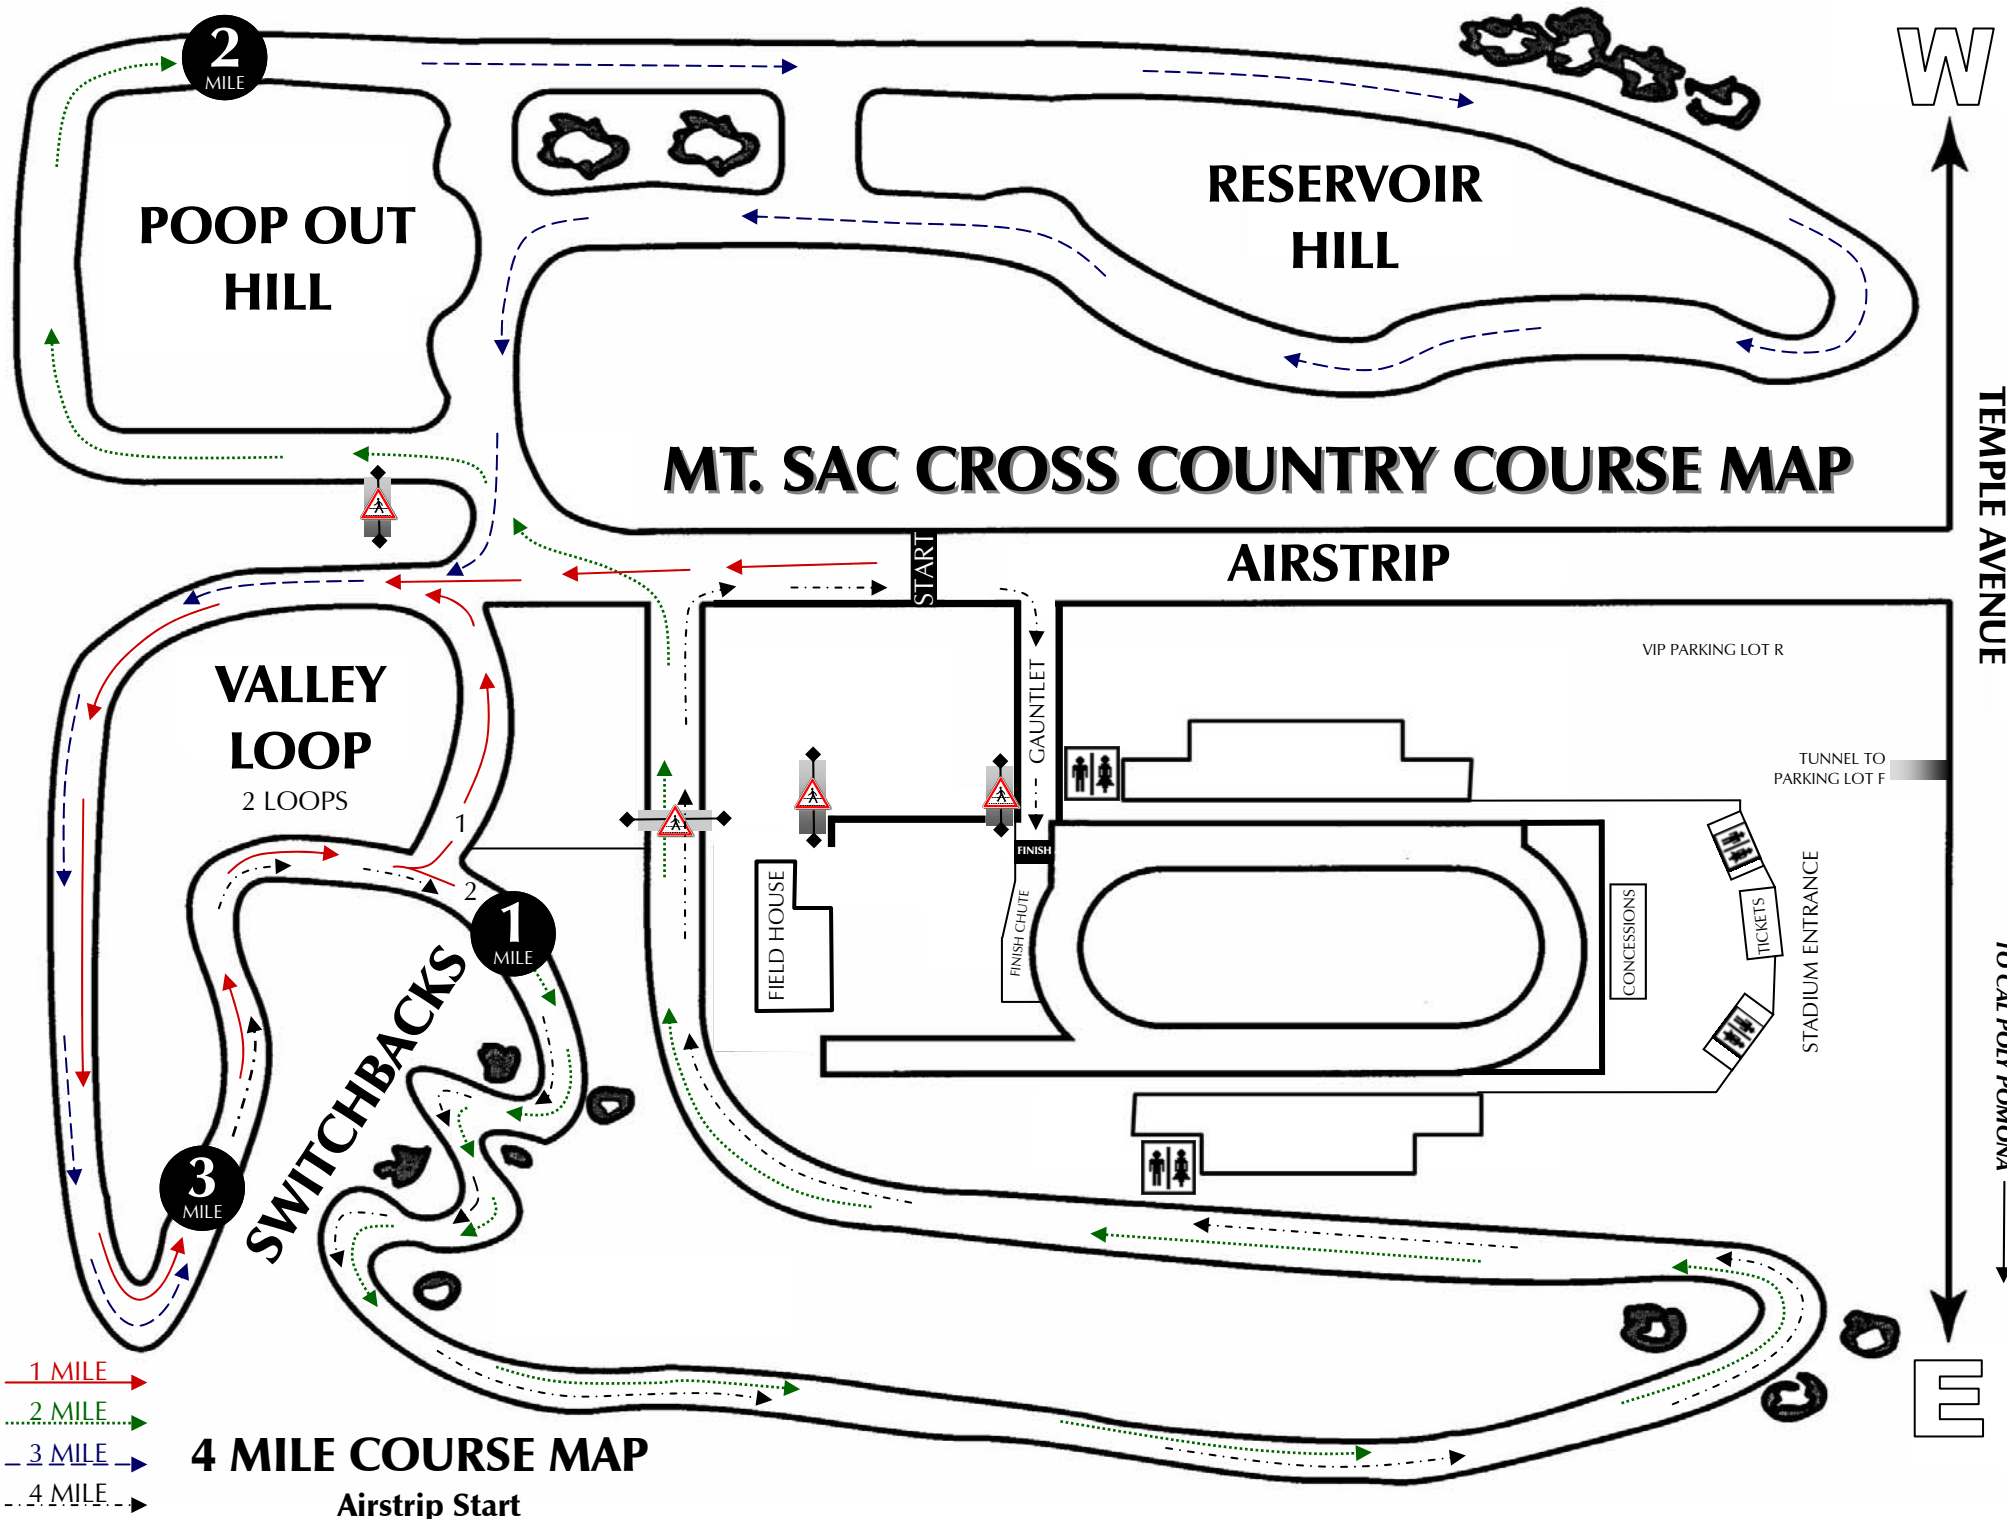

- 1 MILE →
- 2 MILE →
- 3 MILE →

3 MILE COURSE MAP
Airstrip Start

W

TEMPLE AVENUE

TO CAL POLY POMONA

E

- 1 MILE →
- 2 MILE →
- 3 MILE →

2.25 MILE COURSE MAP
Airstrip Start - High School Heat Course

TEMPLE AVENUE

TO CAL POLY POMONA

W

E

MT. SAC CROSS COUNTRY COURSE MAP

- 1 MILE →
- 2 MILE →
- 3 MILE →

3 MILE COURSE MAP
Grass Start

- 1 MILE →
- 2 MILE →
- 3 MILE →
- 4 MILE →

4 MILE COURSE MAP
Airstrip Start

4 MILE COURSE MAP
Grass Start

MT. SAC CROSS COUNTRY COURSE MAP

2 MILE COURSE MAP
6th, 7th and 8th Grade

1 MILE
2 MILE

W

TEMPLE AVENUE

TO CAL POLY POMONA

E

1.2 MILE COURSE MAP
5th Grade

.8 MILE COURSE MAP
3rd and 4th Grade