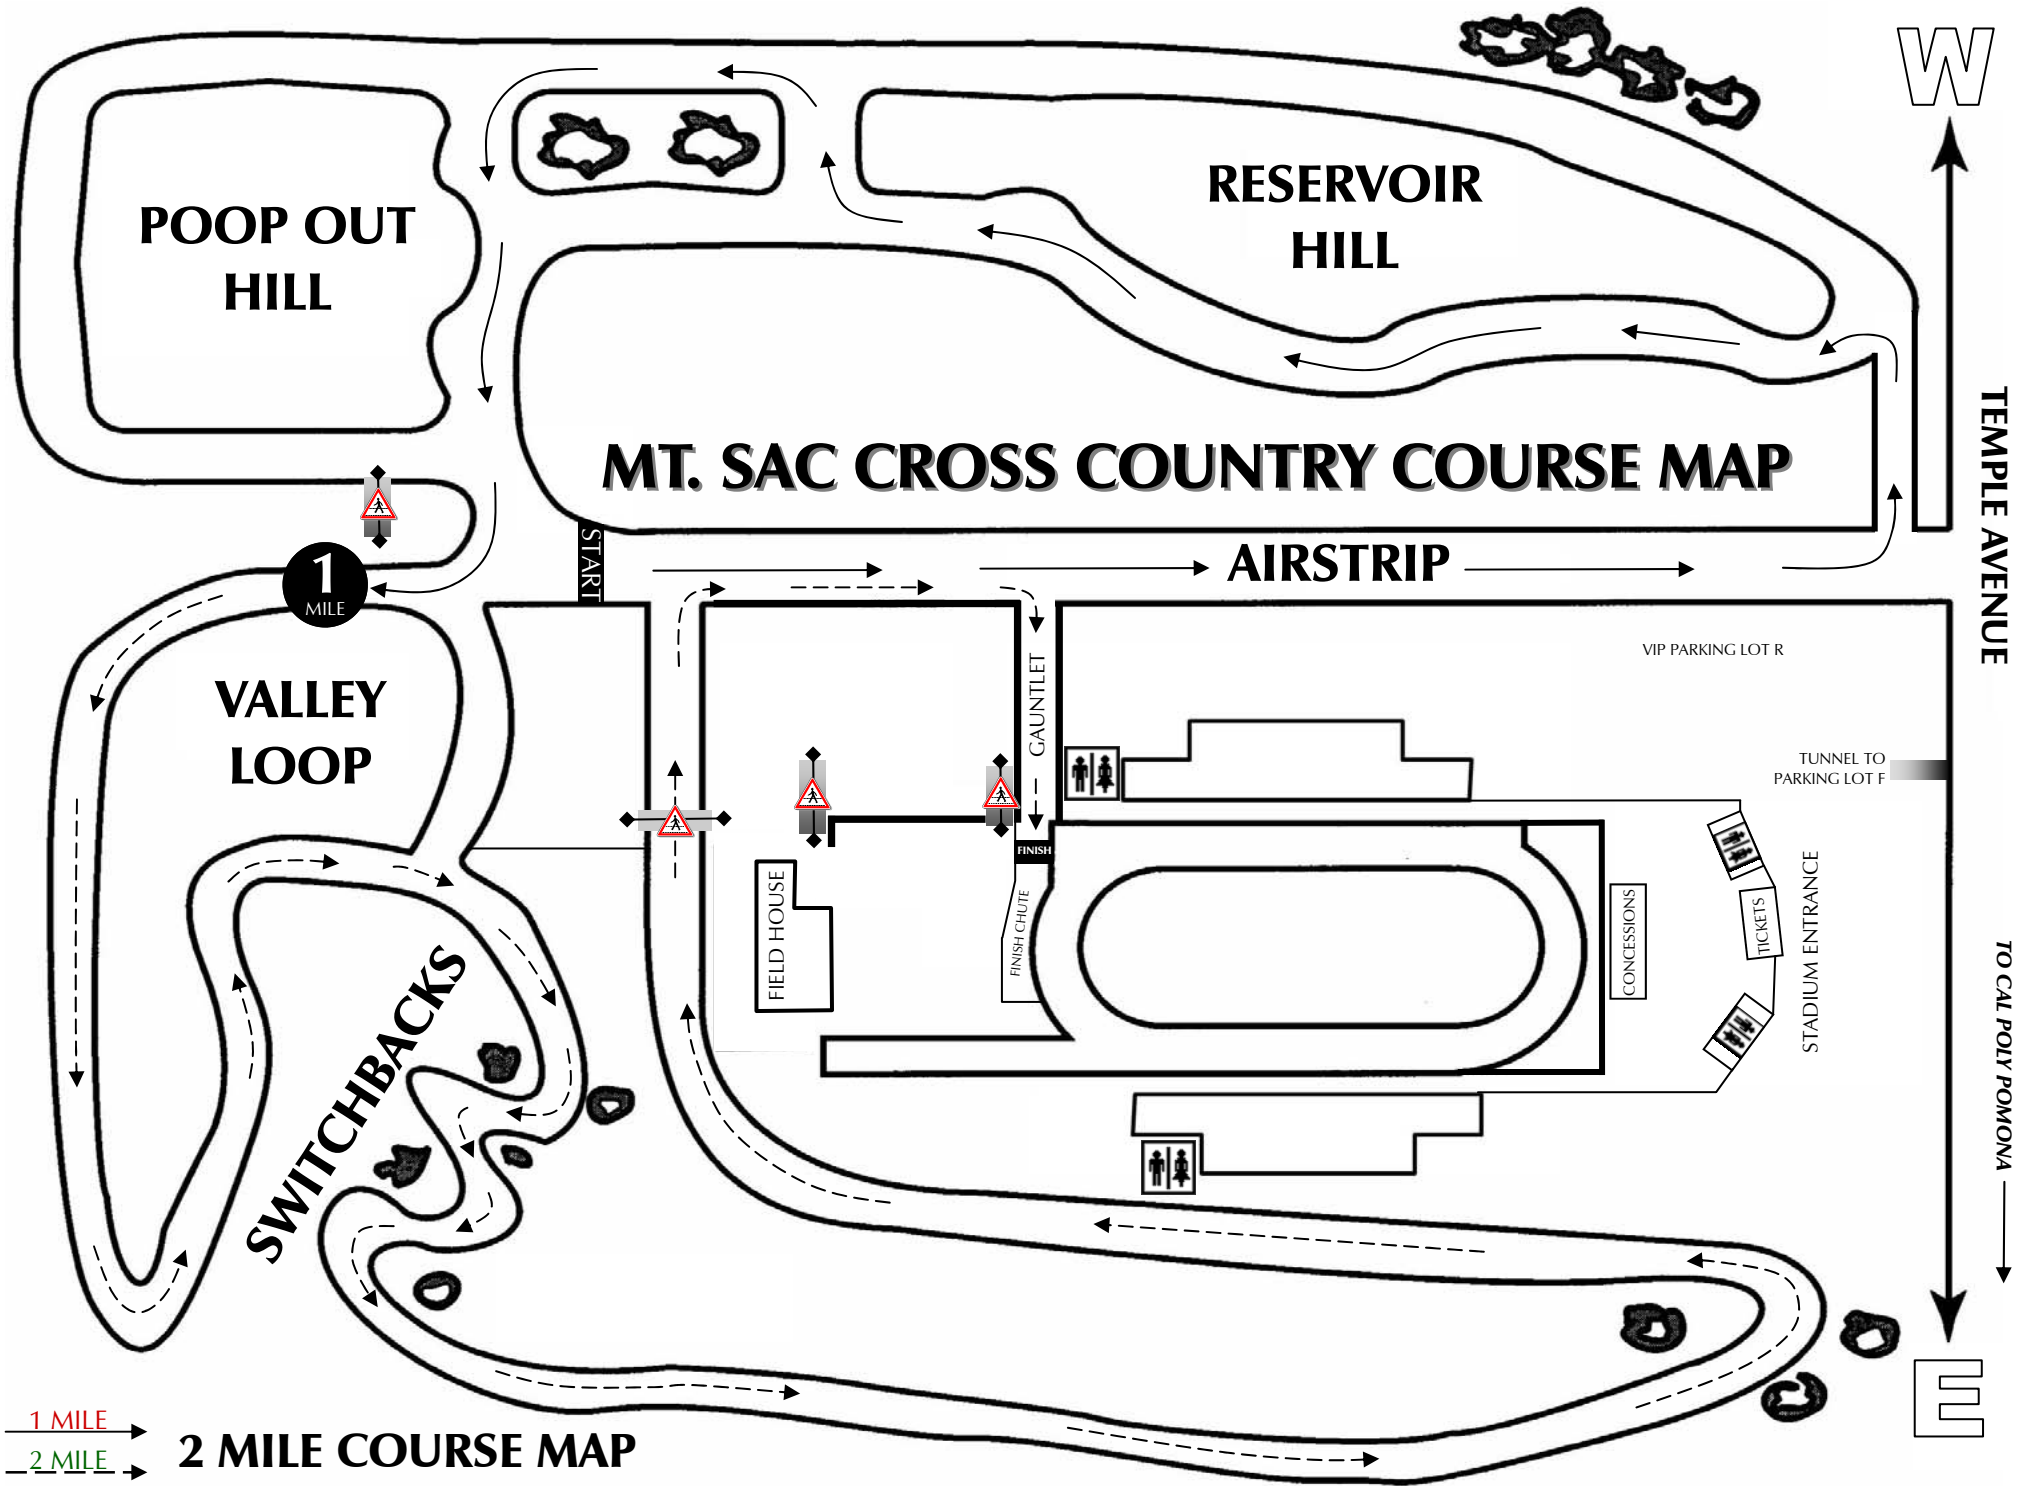

- 1 MILE →
- 2 MILE →
- 3 MILE →

3 MILE COURSE MAP
Airstrip Start

W

TEMPLE AVENUE

TO CAL POLY POMONA

E

- 1 MILE →
- 2 MILE →
- 3 MILE →

2.25 MILE COURSE MAP
Airstrip Start - High School Heat Course

TEMPLE AVENUE

TO CAL POLY POMONA

W

E

MT. SAC CROSS COUNTRY COURSE MAP

- 1 MILE →
- 2 MILE →
- 3 MILE →

3 MILE COURSE MAP
Grass Start

- 1 MILE →
- 2 MILE →
- 3 MILE →
- 4 MILE →

4 MILE COURSE MAP
Airstrip Start

4 MILE COURSE MAP
Grass Start

MT. SAC CROSS COUNTRY COURSE MAP

2 MILE COURSE MAP
6th, 7th and 8th Grade

1 MILE
2 MILE

W

TEMPLE AVENUE

TO CAL POLY POMONA

E

1.2 MILE COURSE MAP
5th Grade

.8 MILE COURSE MAP
3rd and 4th Grade