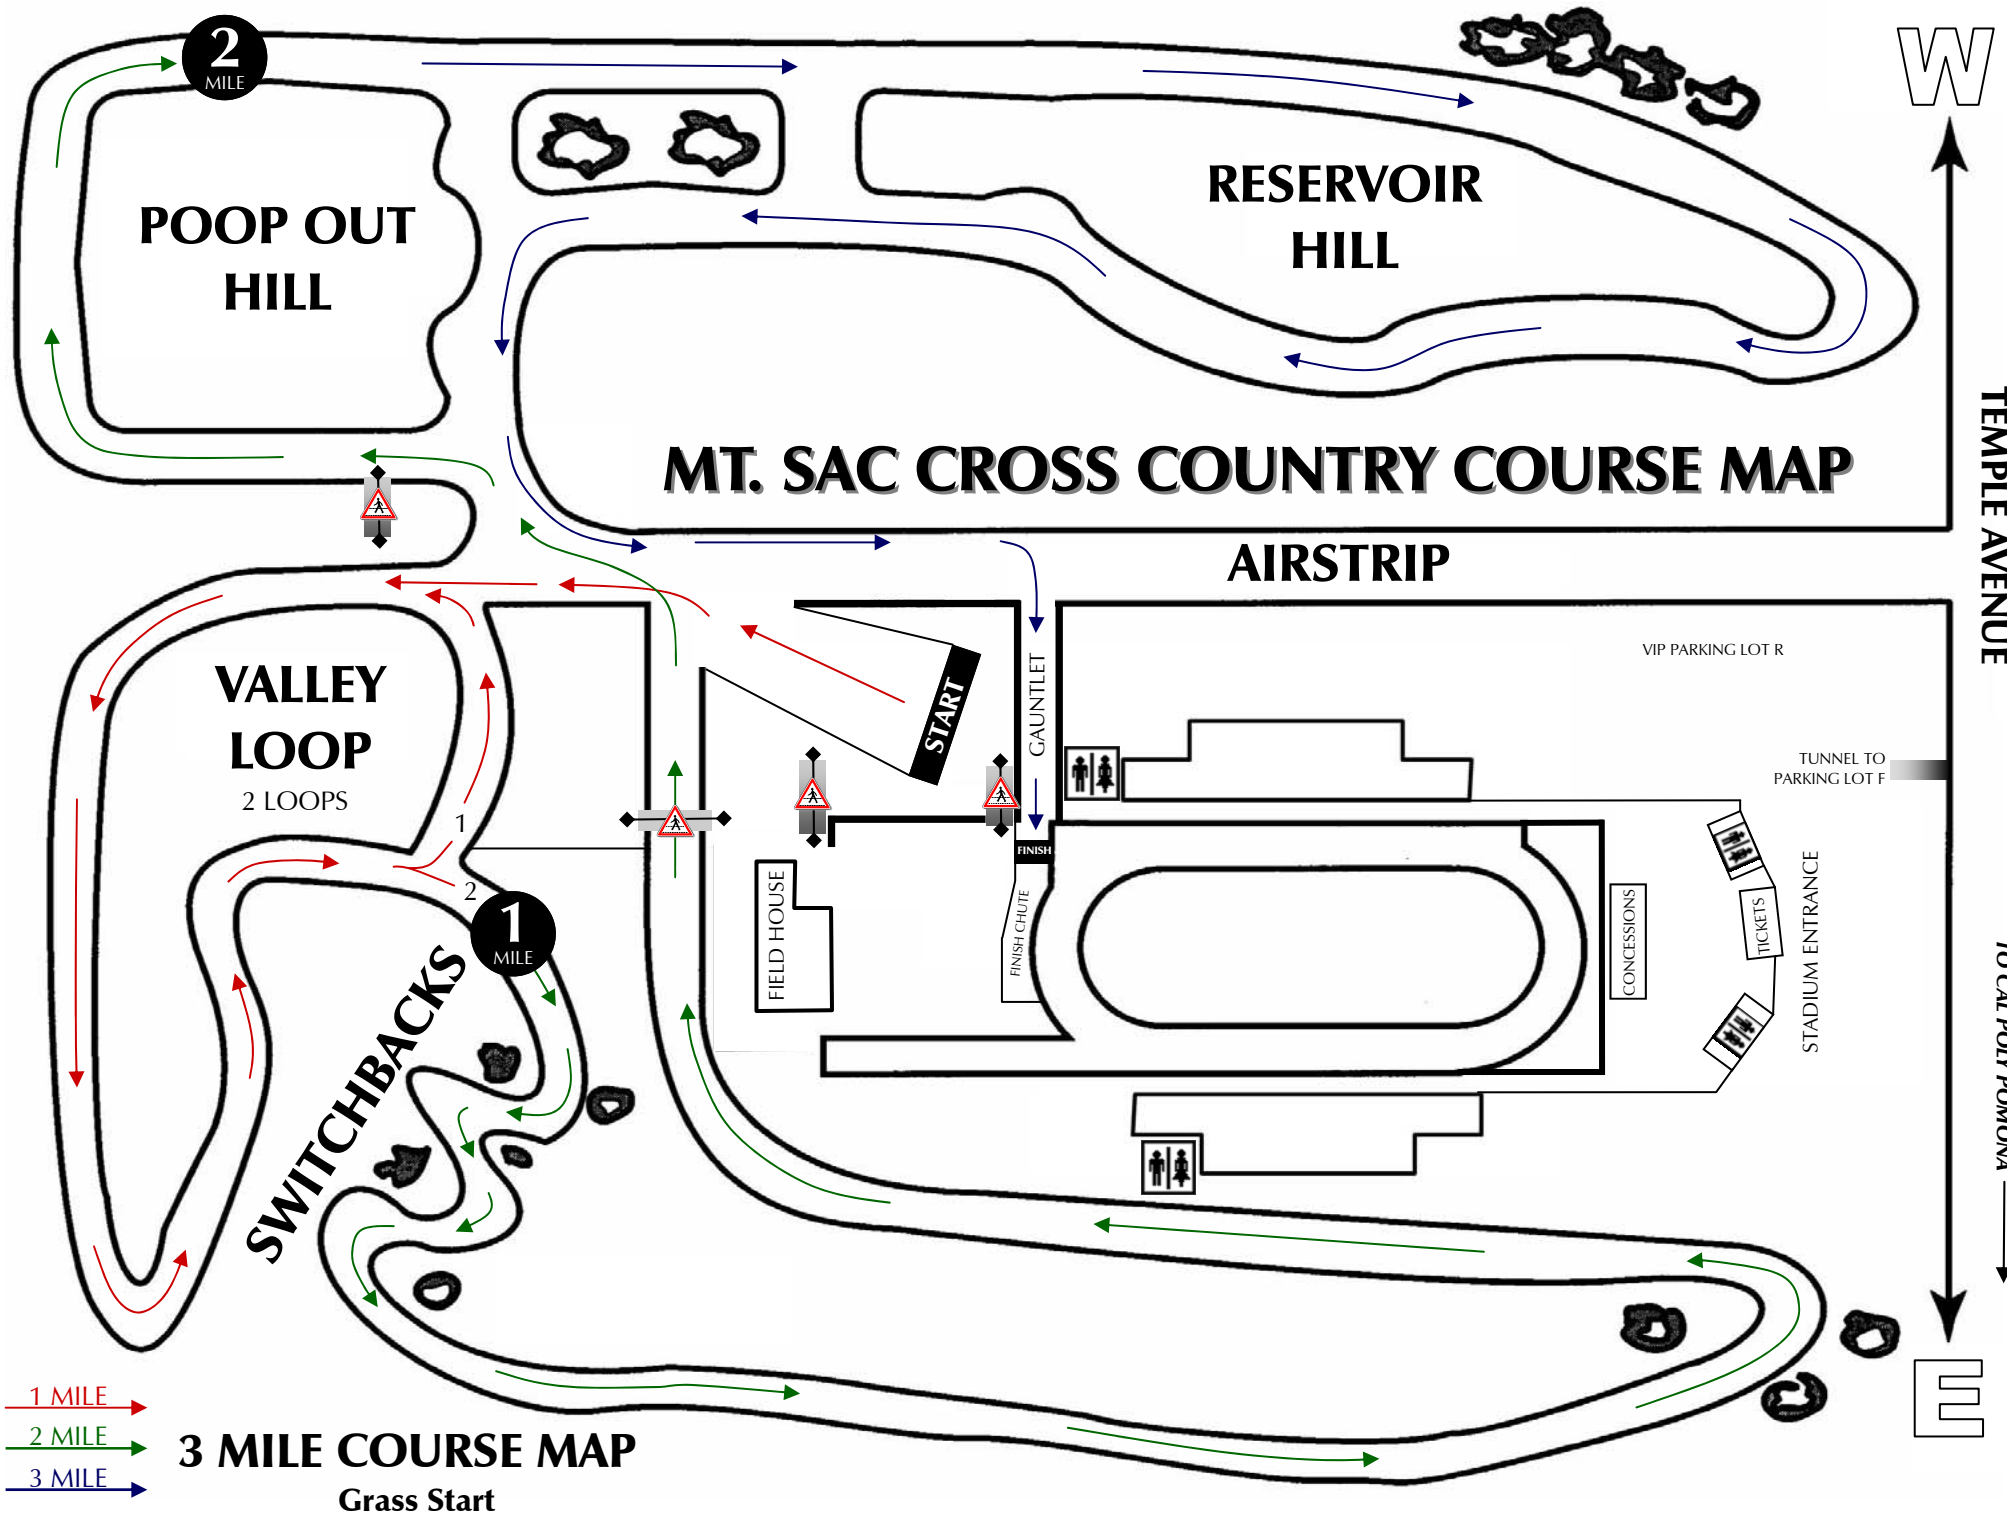

- 1 MILE →
- 2 MILE →
- 3 MILE →

3 MILE COURSE MAP
Airstrip Start

W

TEMPLE AVENUE

TO CAL POLY POMONA

E

- 1 MILE →
- 2 MILE →
- 3 MILE →

2.25 MILE COURSE MAP
Airstrip Start - High School Heat Course

TEMPLE AVENUE

TO CAL POLY POMONA

W

E

MT. SAC CROSS COUNTRY COURSE MAP

- 1 MILE →
- 2 MILE →
- 3 MILE →

3 MILE COURSE MAP
Grass Start

- 1 MILE →
- 2 MILE →
- 3 MILE →
- 4 MILE →

4 MILE COURSE MAP
Airstrip Start

4 MILE COURSE MAP
Grass Start

MT. SAC CROSS COUNTRY COURSE MAP

2 MILE COURSE MAP
6th, 7th and 8th Grade

1 MILE
2 MILE

W

TEMPLE AVENUE

TO CAL POLY POMONA

E

1.2 MILE COURSE MAP
5th Grade

.8 MILE COURSE MAP
3rd and 4th Grade