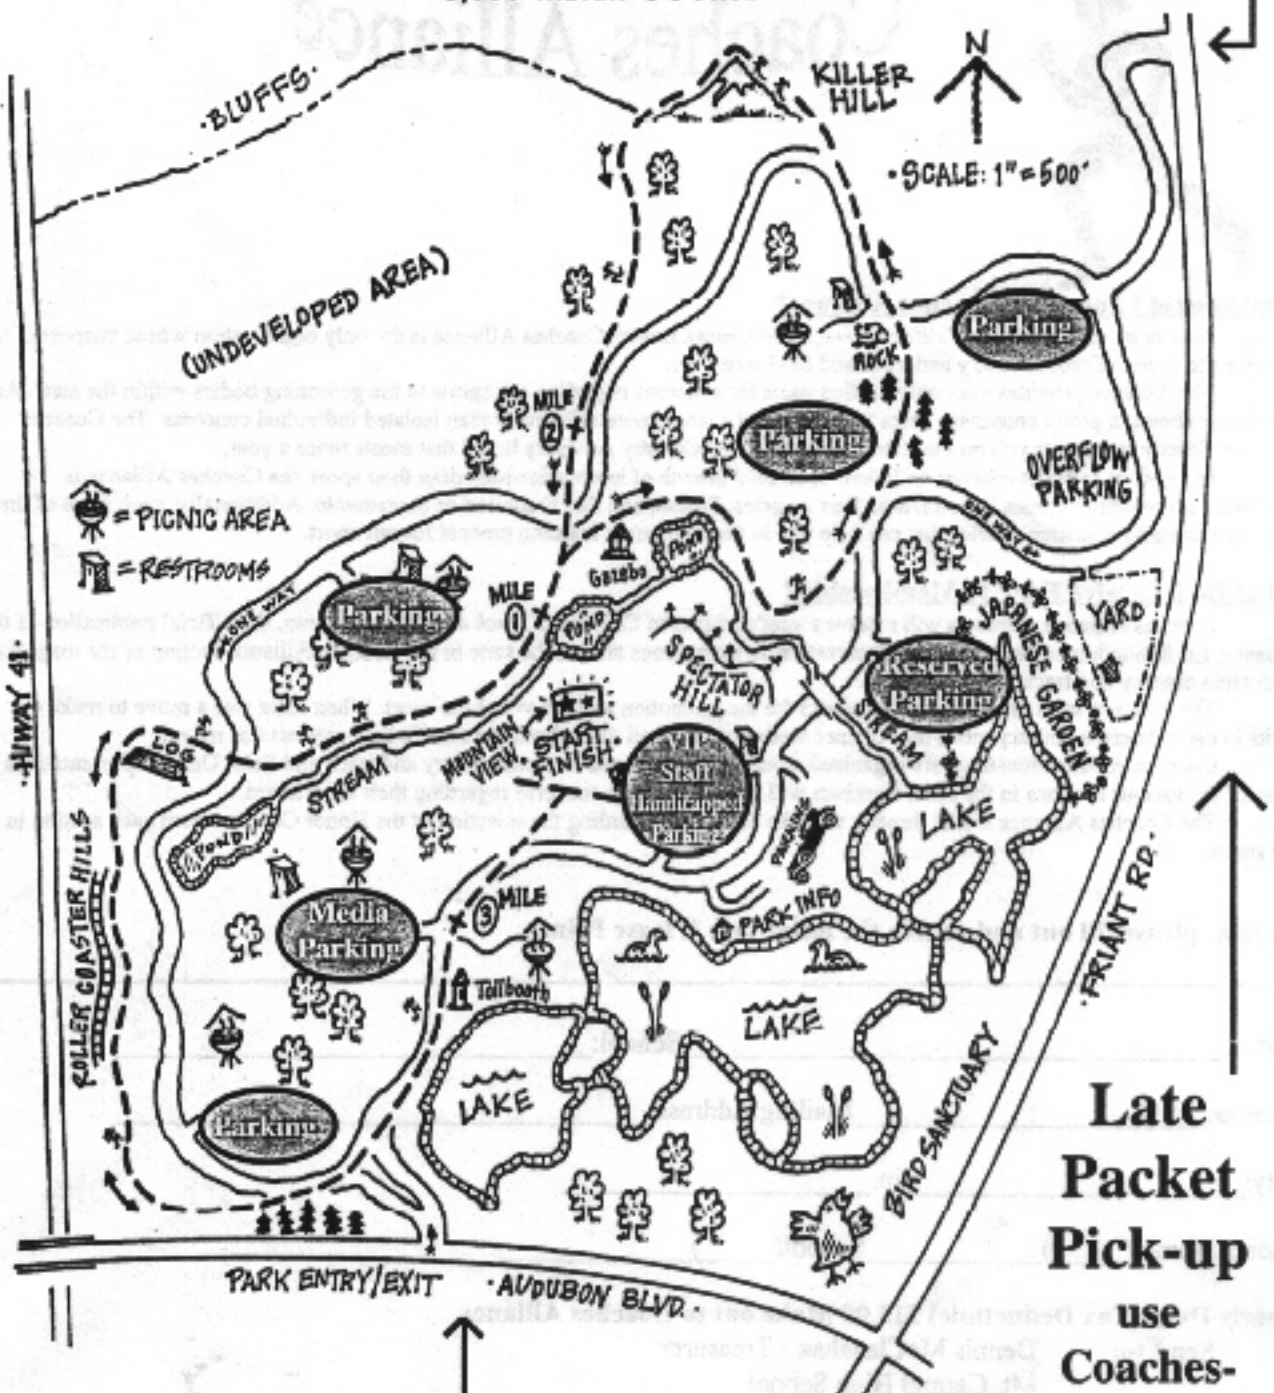

**WOODWARD PARK
CROSS COUNTRY
FRESNO, CALIFORNIA
5,000 METER COURSE**

**Coaches -
Athletes
Entrance**

Spectators Entrance

**Late
Packet
Pick-up
use
Coaches-
Athletes
Entrance**